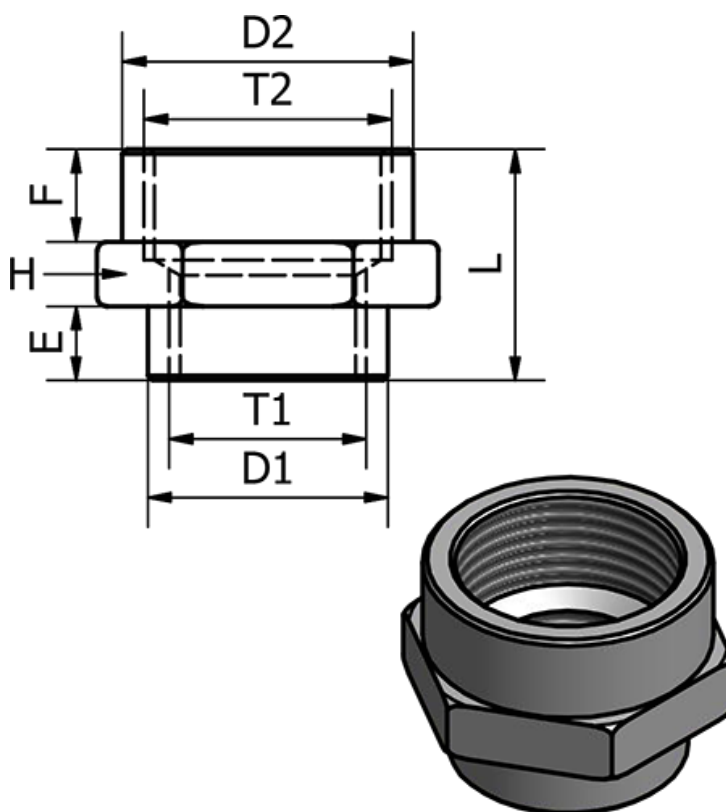

Data Sheet

Article number: 5891125TR18

Description: Sleeve 1125TR - 18
G1/8"

Measures

B = 5
D = 13.5
H = 14
L = 15.0
T = 1/8"
T2 = -